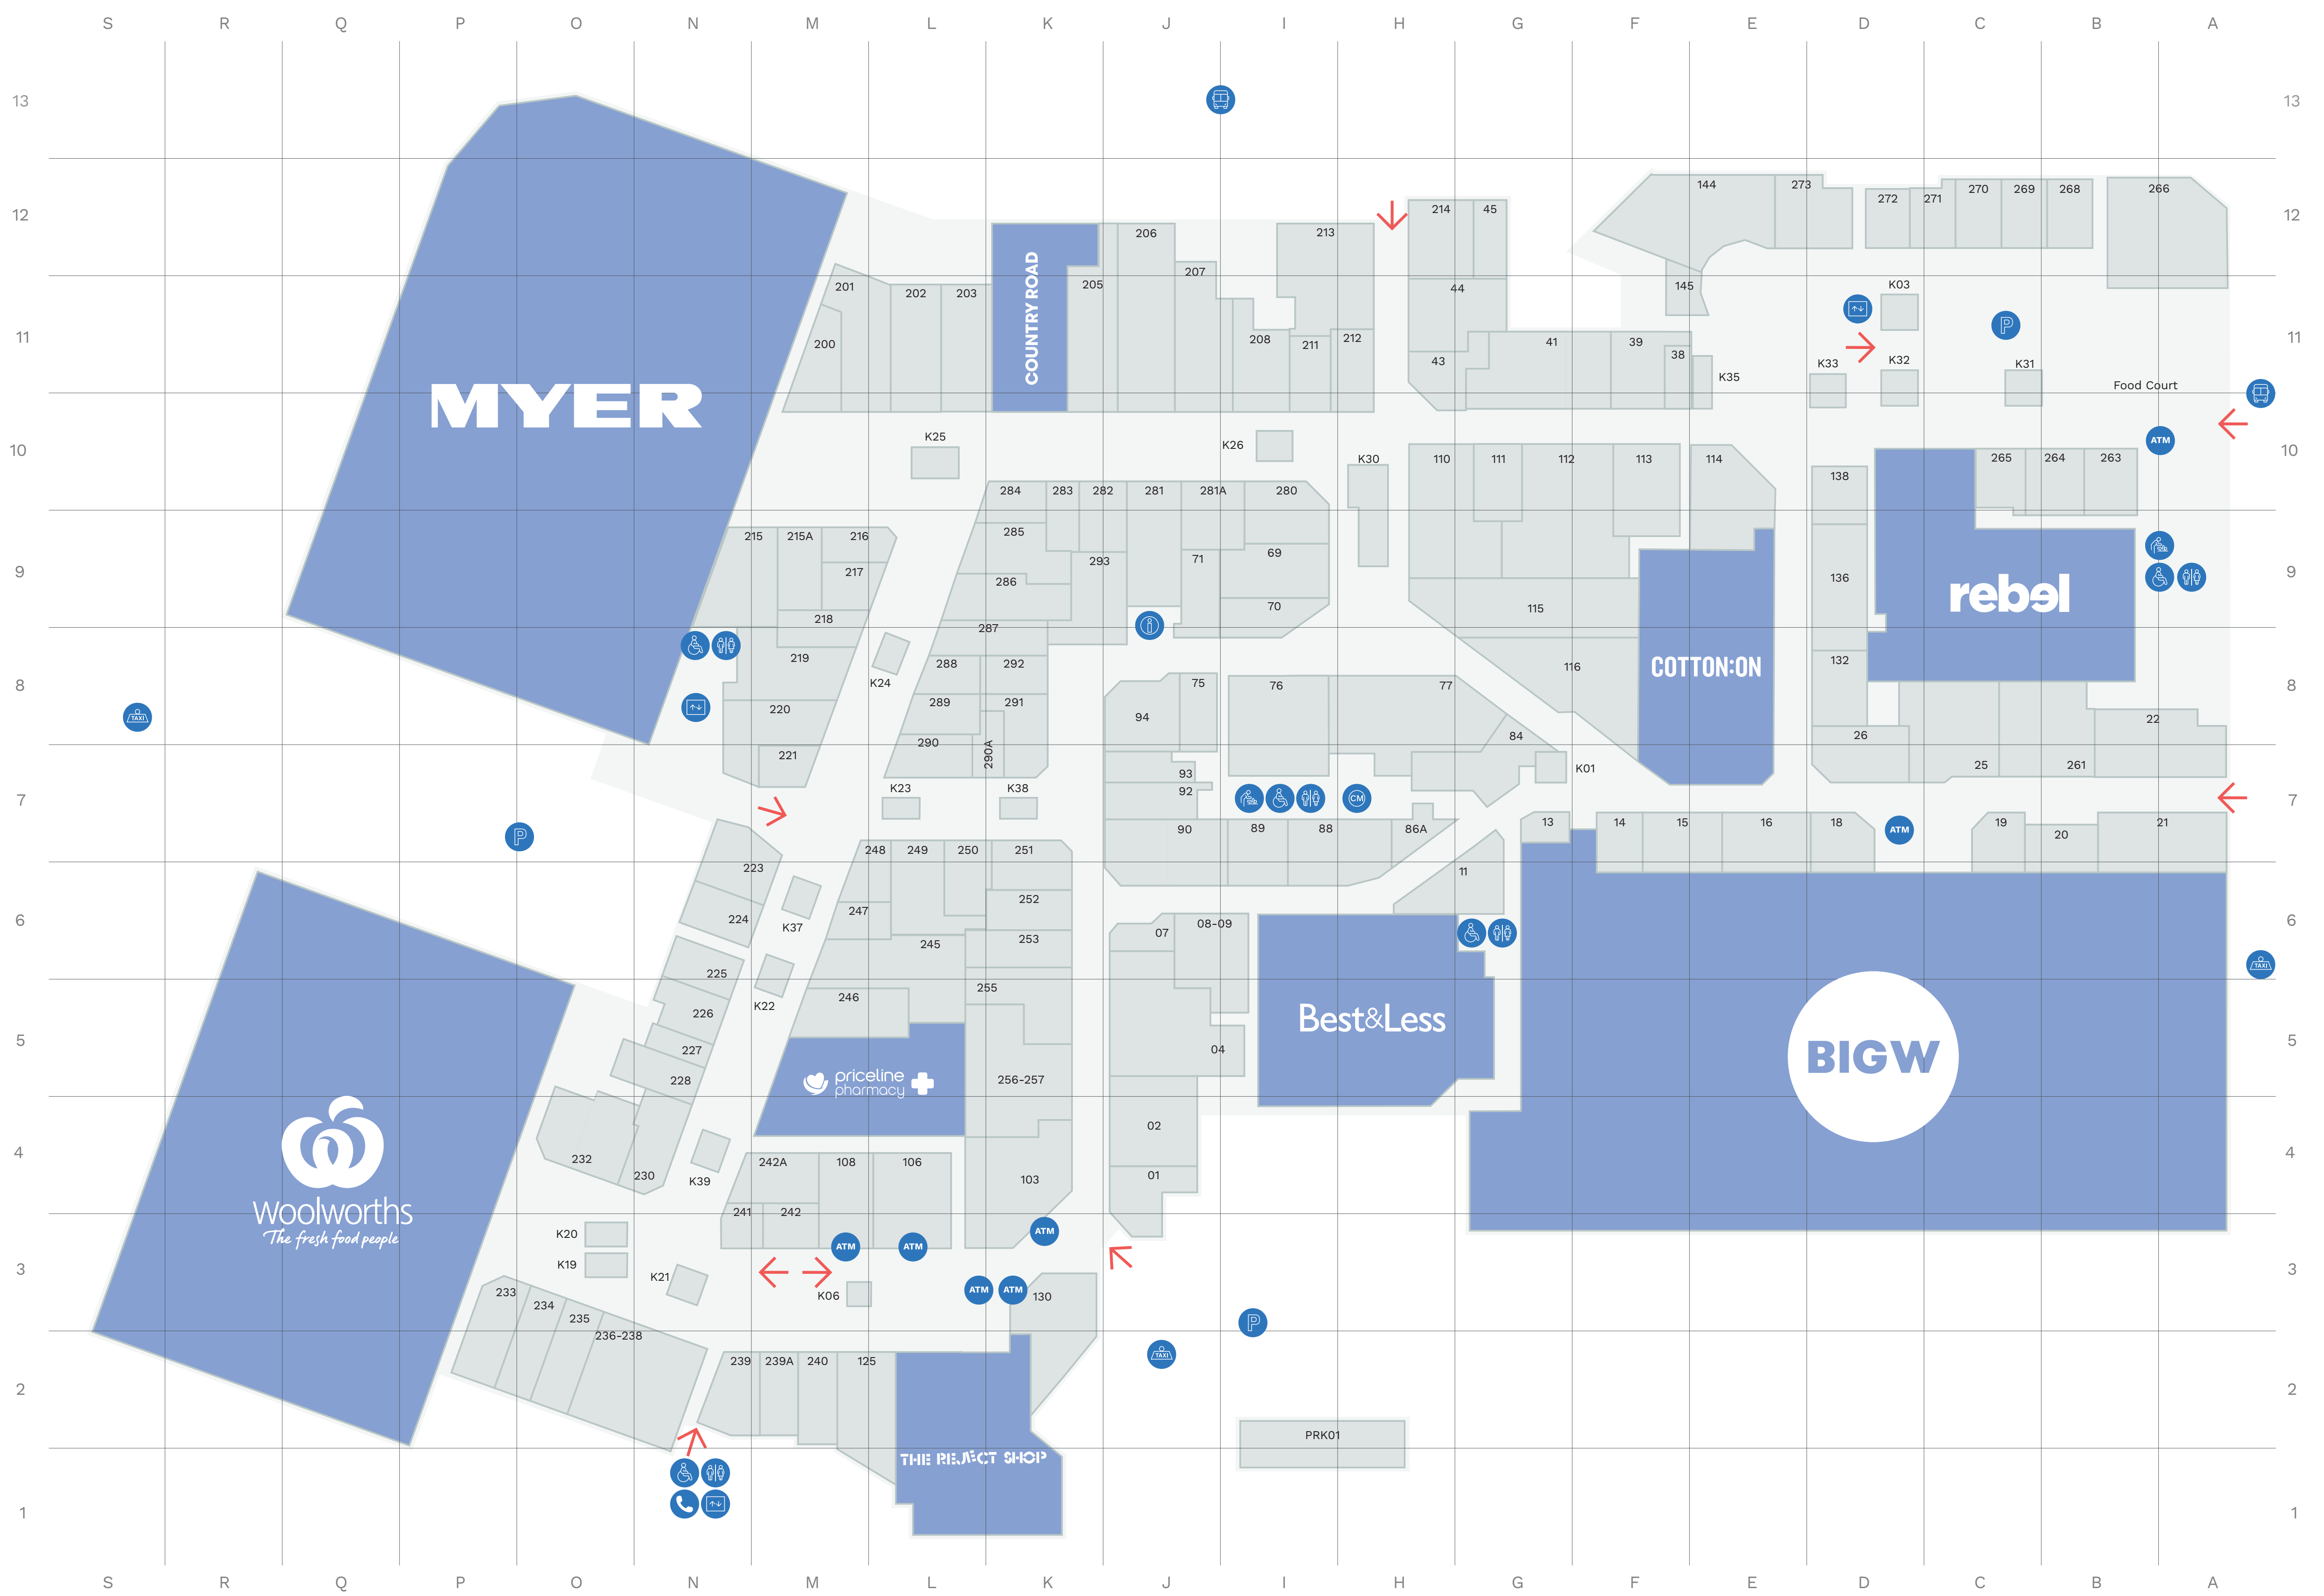

Townsville Centre Directory

Centre Management	ATM	Accessible Toilets	Public Transport	Parking	Entry Point
Customer Care Desk	Toilets	Parents' Room	Taxi Rank	Lift	

Majors & Mini-majors

Best & Less	H5	10
BIG W	D5	D01
Myer	O10	M03
Rebel Sport	C9	262
Priceline Pharmacy	M4	243
The Reject Shop	L1	128
Woolworths	Q6	M01

Fashion

Ally Fashion	H8	77
Betts	G6	11
Bonds Outlet	G9	115
Bras N Things	M8	220
Bright Eyes Sunglasses	N6	224
City Beach	E12	144
City Chic	F10	113

Colette	L8	289
Connor	D9	136
Cotton On Mega	E8	MM01
Country Road	K12	204
Discount Jeans	F7	15
Dotti	I11	208
Factorie	E10	114
Famous Footwear	I7	88
Foot Locker	G11	41
Forever New	J12	206
Ghanda	M8	219
Honey Birdette	J8	75
Hype DC	L7	290
Jay Jays	J10	281
JD Sports	H9	112
Jeanswest	D8	26
Johnny Bigg	F11	39
Just Jeans	E7	16
Lorna Jane	L8	287
Lovisa	K10	283
Lowes	K5	256-257
Marlin Fashion	I7	89
Mathers	L7	249
Midas	M11	200
Mimco	M9	216
Novo Shoes	D8	132
Peter Alexander	L11	202
Platypus Shoes	I9	69
Portmans	L11	203
Ripcurl	K9	286
RM Williams	K9	285

Rockwear	M5	246
Skechers	I8	76
Spendless Shoes	K6	253
Sportsgirl	J12	207
Strandbags	M6	223
Suna Shoes & Accessories	M9	218
Sunglass Hut	M7	221
Sussan	M11	201
Tarocash	M6	245
Universal Store	H9	110
yd.	J10/K10	282
You + All	N9	215

Skewerz Kebabz	D12	272
Subway	C11	K31
Sushi Sushi	K7	251
The Coffee Club	A7	21
The Coffee Emporium	G7	84-85
The Tea Centre	N6	225
Vietnam Golden Spoon	B10	263
Wara Sushi	B8	22
Wara Sushi	O3	K19
Wasabi Sushi	C12	271
Zambrero	C12	269