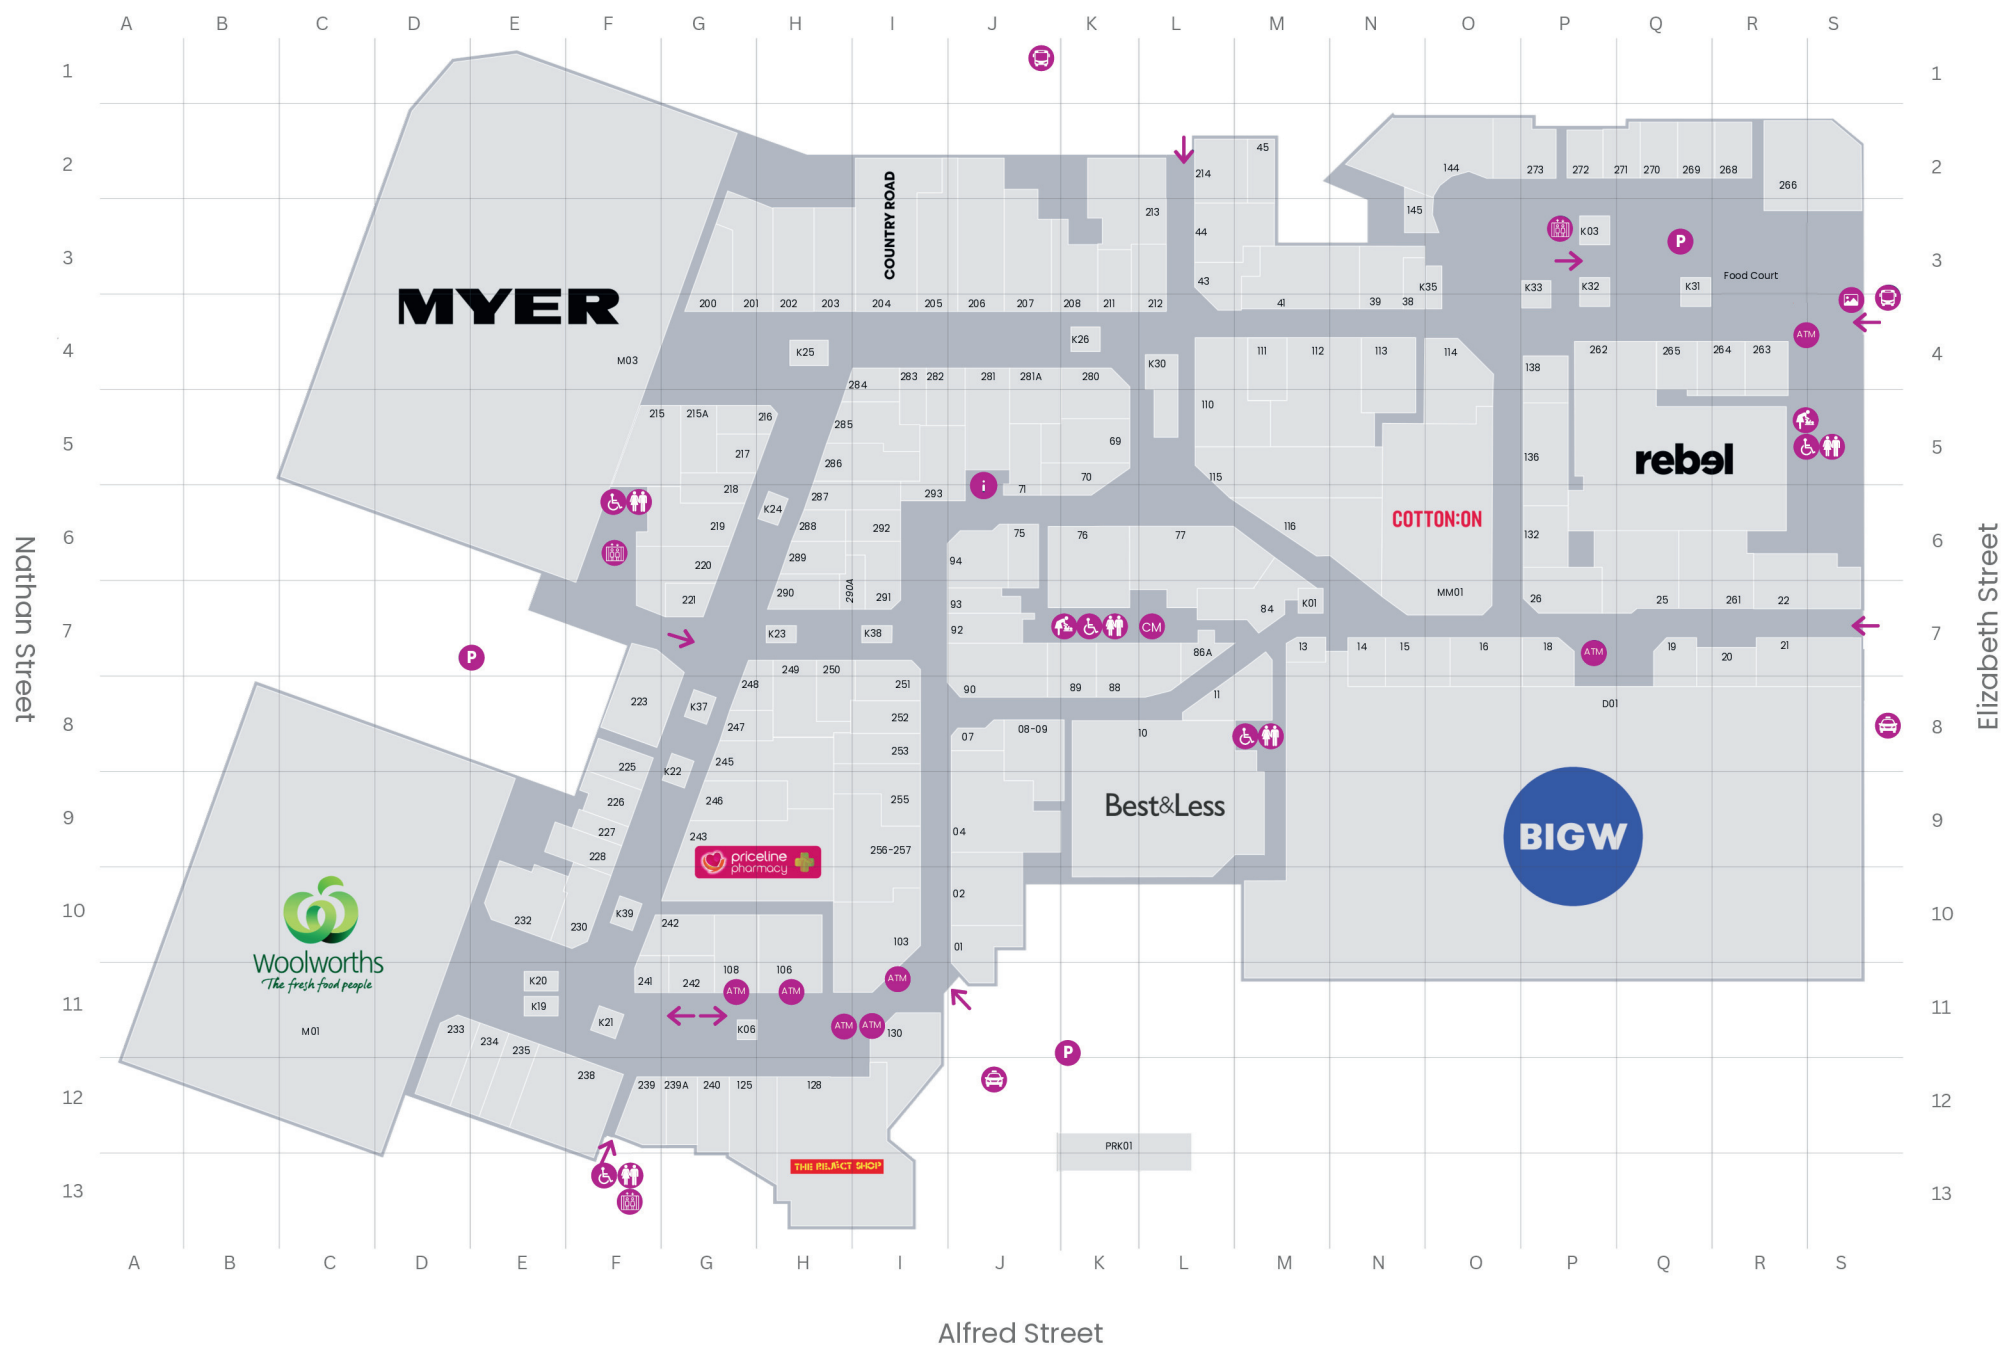

Store Directory

Scan to view online
Search stores or download

Ross River Road

Centre Management	ATM	Accessible Toilets	Public Transport	Parking	Entry Point
Customer Care Desk	Toilets	Parents' Room	Pick Up/Drop Off Zone	Lift	Acknowledgement of Country mural

BANKING & FINANCIAL SERVICES

AtmX Armaguard	I11
rediATM	P7
Bank of Queensland Branch & ATM	G11 108
Commonwealth Bank Branch & ATM	I10 103
Income Tax Professionals	L2 214
Money Link ATM	R4
Suncorp Branch & ATM	I11 130
Westpac Bank Branch & ATM	H11 106

DEPARTMENT STORES

BIG W	P8 D01
Myer	F4 M03

DISCOUNT VARIETY

The Reject Shop	H12 128

ELECTRONICS, TECHNOLOGY & GAMING

Casphone	M7 K01
Casphone	G8 K22
EB Games	I8 252
Happytel	K4 K26
PTC Mobile	P3 K33
T-Shine Case	I7 K38

FASHION & ACCESSORIES

Ally Fashion	L6 77
Angus & Coote	L3 43
Best & Less	L8 10
Betts	L8 11
Bonds Outlet	L5 115
Bras N Things	G6 220
BrightEyes	J5 70
City Beach	O2 144
City Chic	N4 113
Colette	H6 289

Connor	P5 136
Cotton On	O7 MM01
Country Road	I3 204
Discount Jeans	N7 15
Dotti	K3 208
Factorie	O4 114
Famouse Footwear	K8 88
Foot Locker	M4 41
Ghanda	G6 219
Goldmark	J8 07
Honey Birdette	J6 75
Hype DC	H7 290
Jay Jays	J4 281
JD Sports	M4 112
Jeanswest	P7 26
Johnny Bigg	N3 39
Just Jeans	O7 16
Lorna Jane	H6 287
Lovisa	I4 283
Lowes	I9 256-257
Marlin Fashion	K8 89
Mathers	H7 249
Michael Hill Jeweller	G8 248
Midas	G4 200
Mimco	H5 216
Novo Shoes	P6 132
Pandora	J4 281A
Peter Alexander	H4 202
Platypus Shoes	K5 69
Portmans	H4 203
Prouds	L4 212
Rebel Sport	P4 262
Rip Curl	H5 286
RM Williams	H5 285
Rockwear	G9 246

Silvershop	G5 217
Skechers	K6 76
Spendless Shoes	I8 253
Sportsgirl	J4 207
STRAND	F8 223
Suna Shoes & Accessories	G6 218
Sunglass Hut	G7 221
Sussan	H4 201
Tarocash	G8 245
Universal Store	L5 110
Wallace Bishop yd.	I4 282

FAST FOOD & CASUAL DINING

Boost Juice	F11 K21
Born Wild Espresso	G11 K06
Burger Urge	R2 266
Donut King	O3 K35
Donut King	F11 241
Happy Tea	P3 K03
Hi Cup Bubble Tea	E11 K20
Jamaica Blue	L4 K30
KFC	R4 264
Milk Espresso	H4 K25
Muffin Break	P3 K32
Pandas Chinese	R2 268
Sandwich Chefs	Q4 265
Skewerz Kebabz	P2 272
Subway	Q3 K31
Sushi Sushi	I8 251
The Coffee Club	R7 21
The Coffee Emporium	M7 84
Vietnam Golden Spoon	R4 263
Wara Sushi	R7 22
Wara Sushi	E11 K19

Wasabi Sushi	Q2 271
Zambrero	Q2 269

FRESH FOOD

Lantern Mart	E10 232

GENERAL RETAIL & SERVICES

Customer Care Desk	J6
Crown Currency Exchange	H6 K24
Flight Centre	G11 242
LEGO Certified Store	I4 205
LookSmart Alterations	H7 290A
Mister Minit	G8 K37
Natures Wisdom	J6 71
Police Beat	M2 45
QBD The Bookshop	I6 293
Smiggle	P4 138
The Lucky Charm Newsagency	J10 01
The Tea Centre	F8 225
Typo	P2 273
Wash Me Carwash	K12 PRK01
Zing Pop Culture	J8 08-09

HEALTH & BEAUTY SERVICES & RETAIL

Astonish Beauty & Brows	F10 K39
Bupa	H7 250
Ella Bache	P7 18
Endota Spa	G5 215A
Hyp3 Barbers	M7 13
iBarber	F9 227
Just Cuts	Q7 19
Laser Clinics Australia	J6 94
Magic Massage	N7 14
Massage Spirit	I6 292
MB Luxury Spa	L7 86A
Medibank Private	G12 240